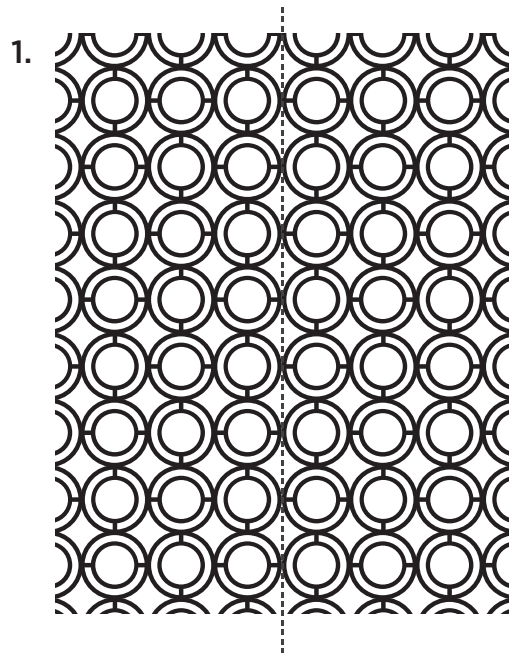

Studio Cus Thom
Haymerle Road Studios,
London SE15 6SB

www.cus Thom.co.uk
info@cus Thom.co.uk

t (0) 207 358 2358

Palladian Loop wallpaper to be hung in a straight repeat
to create the pattern match.

Straight repeat example